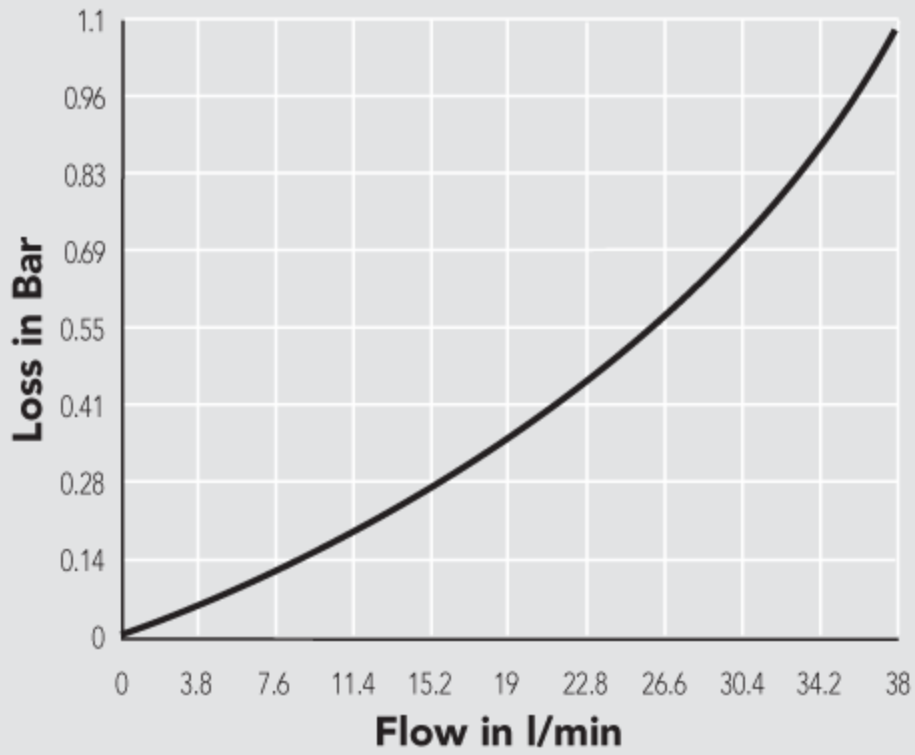

SJ Swing Joint

With unique swivel ells on both ends, the SJ swing joints allow for easy sprinkler adjustment to proper height and position in any configuration.

KEY BENEFITS

- Standard configuration has swivel ells on both ends for maximum versatility
- Unique patented swivel ells can be installed to virtually any configuration, leak free
- Airtight connection points for long-term reliability

Operating Specifications

- Pressure-rated to 150 psi
- Warranty period: 2 years

Dimensions

- 1/2" and 3/4" threaded options
- 15 cm and 30 cm length options

[SJ Swing Joints Pressure Loss Chart](#)

Swing Joint Friction Loss