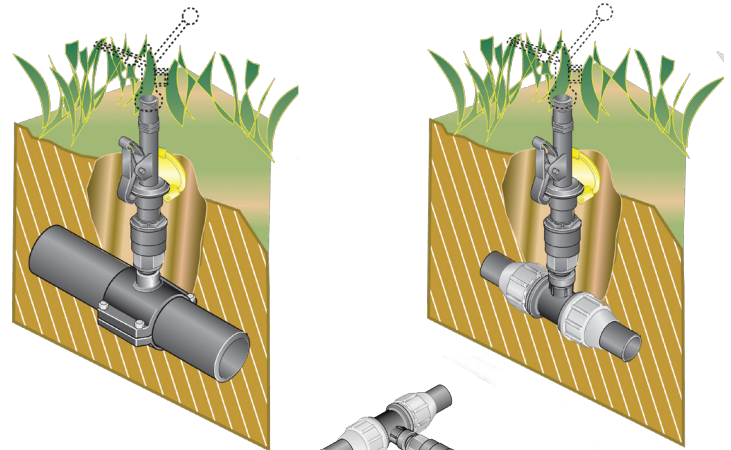

# Quick Coupling Valve

Flexible, Quick and Easy

2011

Global Presence - Local Commitment

**Applications**

This ground-level fixed valve presents no unsightly or dangerous obstructions and stays damage free. Ideal for:

- Livestock watering systems
- Sprinkler irrigation systems
- Landscaping irrigation
  
- Single-action snap-in key – opens valve for water flow into hose/sprinkler
- Time-saving and money-saving
- Highly durable and reliable
- Easy release of key, automatically shuts valve

**Quick Coupling Valve**

03039037 - 3/4"

03039030 - 1"

**Key for Quick Coupling Valve**

03139007 - 3/4"

**Single-action connection** Configuring animal troughs or sprinklers for irrigation is more flexible, quick and easy. Just snap the key in place at the desired fixed valve position, and you're ready to go. No turning water mains on and off – it's all done instantly due to the special features of Plasson's Quick Coupling Valve System.

**Highly reliable and durable** The Quick Coupling Valve materials withstand the most adverse conditions.  
 Body: polypropylene and acetal  
 Spring: stainless steel  
 Seals: NBR

\*Not for use with hot water. For use with fluids other than water, please consult Plasson.