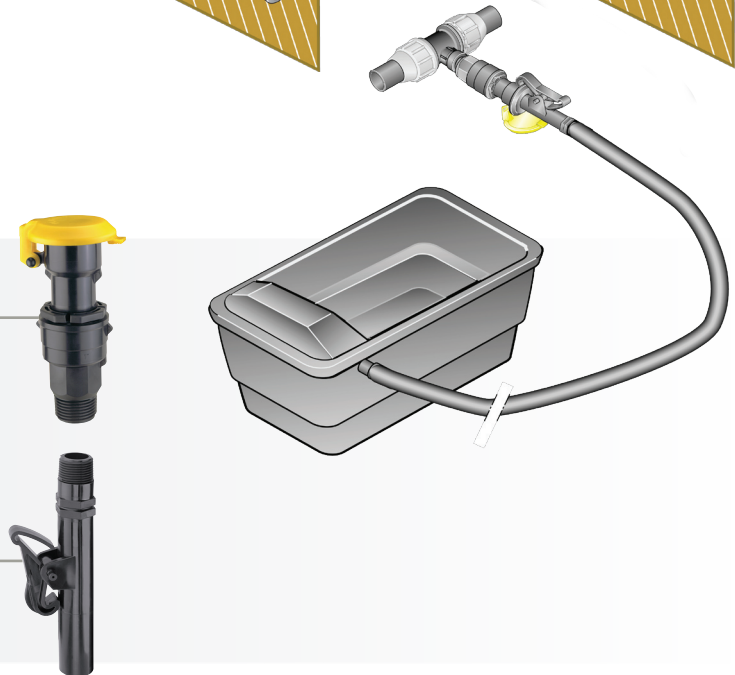

# Quick Coupling Valve

Flexible, Quick and Easy

2011

Global Presence - Local Commitment

**Applications**

This ground-level fixed valve presents no unsightly or dangerous obstructions and stays damage free. Ideal for:

- Livestock watering systems
- Sprinkler irrigation systems
- Landscaping irrigation
  
- Single-action snap-in key – opens valve for water flow into hose/sprinkler
- Time-saving and money-saving
- Highly durable and reliable
- Easy release of key, automatically shuts valve

**Quick Coupling Valve**

03039037 - 3/4"

03039030 - 1"

**Key for Quick Coupling Valve**

03139007 - 3/4"

**Single-action connection** Configuring animal troughs or sprinklers for irrigation is more flexible, quick and easy. Just snap the key in place at the desired fixed valve position, and you're ready to go. No turning water mains on and off – it's all done instantly due to the special features of Plasson's Quick Coupling Valve System.

**Highly reliable and durable** The Quick Coupling Valve materials withstand the most adverse conditions.  
 Body: polypropylene and acetal  
 Spring: stainless steel  
 Seals: NBR

\*Not for use with hot water. For use with fluids other than water, please consult Plasson.