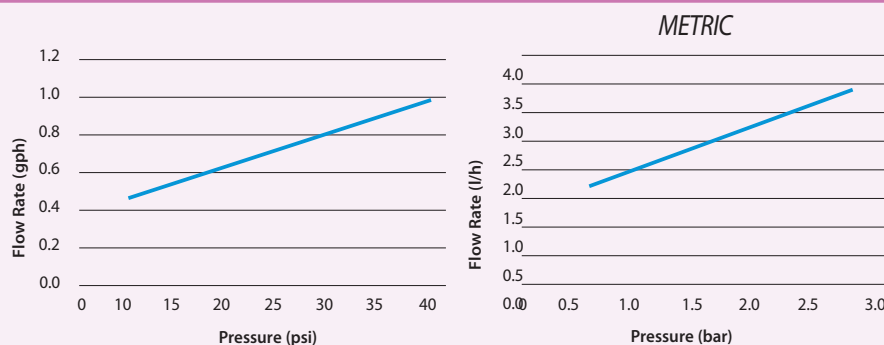

Operating Range

- 10 to 40 psi (0.7 to 2.7 bar)
- Flow rate at 30 psi (2.0 bar): 0.8gph (3.0 l/h)
- Required filtration: 200 mesh (75 micron)

Specifications

- Outside diameter: 0.250" (6 mm)
- Inside diameter: 0.170" (4 mm)
- Wall thickness: 0.040" (1 mm)
- Spacing: 6" or 12" (15.25 cm and 30.5 cm)
- Length: 100' (30.5 m) coils

Models

- LDQ0806100 • LDQ0812100

LDQ-08-06-100

Flow Characteristics

Model	Flow at 30 psi		Spacing		Coil Length	
	gph	l/h	in.	cm	ft.	m
LDQ0806100	0.8	3.0	6	15.25	100	30.50
LDQ0812100	0.8	3.0	12	30.5	100	30.5

1/4" Landscape Dripline Performance

Maximum Length of Run (Feet)

Emitter Spacing	Maximum Length of Run	Flow per Ft. @ 15 psi
6"	19 feet	1 gph/ft.
12"	33 feet	0.5 gph/ft.