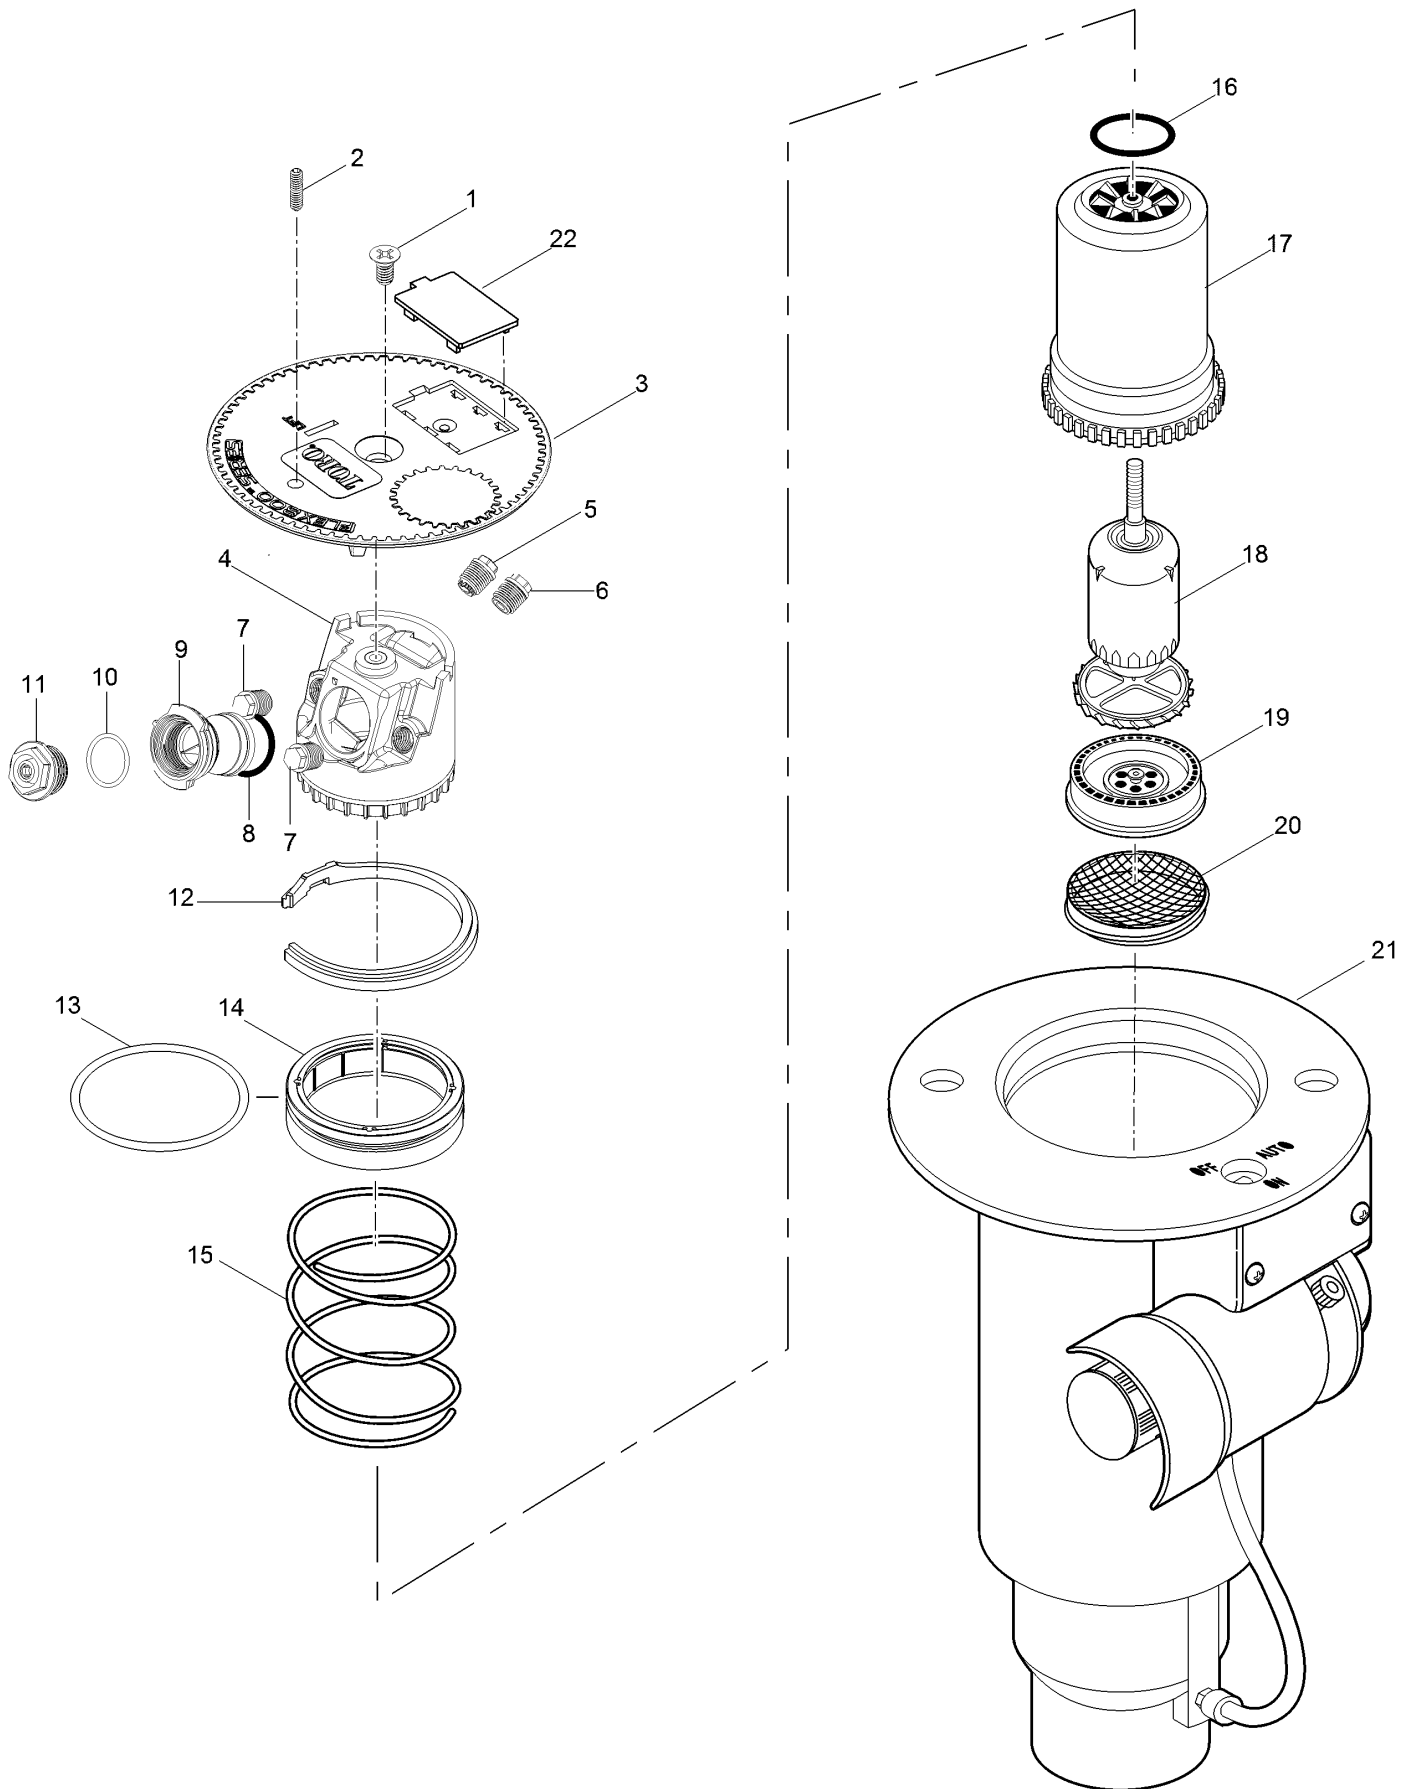

FLX34 Series Golf Sprinkler w/ Dual Trajectory

FLX34 Series Golf Sprinkler w/ Dual Trajectory (continued)

Ref.	Part Number	Qty.	Description	Ref.	Part Number	Qty.	Description
1	102-0362	1	Screw, Cap	12	89-1385	1	Snap Ring, Riser
2	363-4839	1	Radius Reduction Screw	13	363-4102	1	O-Ring, Paraffin As-568 232
3	118-6918	1	Cap, Flx34 (Black)	14	102-0134	1	Retainer, Seal
3	118-6919	1	Cap, Flx34, Effluent (Lavender)	15	102-0151	1	Spring, Return
4	102-5837	1	Nozzle Base Assembly	16	363-4167	1	O-Ring, Nozzle Base
5	102-2925	1	Intermediate Nozzle, Blue (Used With #31 Main Nozzle)	17	102-0202	1	Riser
5	102-2926	1	Intermediate Nozzle, Orange (Used With #32 Main Nozzle)	18	102-4503	1	Drive Assembly, 12-Pack
5	102-2928	1	Intermediate Nozzle, Red (Used With #33 Main Nozzle)	19	102-6929	1	Stator, Low Flow, High Velocity, Blue (Used With #31-34 Main Nozzles)
5	102-2929	1	Intermediate Nozzle, Beige (Used With #34 And #35 Main Nozzles)	19	102-1940	1	Stator Assembly, Medium Flow, White (Used With #35-37 Main Nozzles)
5	102-6944	1	Intermediate Nozzle Assy., Red W/ Stream Straightener (Used With #36 Main Nozzle)	20	102-1715	1	Screen, Riser
5	102-6945	1	Intermediate Nozzle Assy., Gray W/ Stream Straightener (Used With #37 Main Nozzle)	21		1	Body Assembly (See Golf Sprinkler Body Assembly Section) ▲
6	102-6937	1	Nozzle Assy. Inner, Yellow Nozzle W/ Yellow Helical Restrictor	22	89-1589	1	Plug, Cap (Black)
7	102-4335	2	Plug, Nozzle	22	118-1103	1	Plug, Cap (Lavender)
8	102-5978	1	O-Ring, Nozzle Housing		995-08	1	Valve Removal Tool ■●
9	102-5597	1	Nozzle Housing Assy.		995-76	1	Valve Insertion Tool ■●
10	363-4978	1	O-Ring, Main Nozzle		995-15	1	Selector Tool (Flag Key) ■●
11	102-0725	1	Nozzle, Main, #31, Yellow		995-99	1	Nut Driver, 5/8" (For Main Nozzle) ■●
11	102-7001	1	Nozzle, Main, #32, Blue		995-105	1	Nut Driver, 5/16" (For Inner & Intermediate Nozzles And Plugs) ■●
11	102-0727	1	Nozzle, Main, #33, Brown		995-83	1	Multi-Purpose Tool ■●
11	102-7002	1	Nozzle, Main, #34, Orange		995-85	1	Riser Removal Tool ■●
11	102-6908	1	Nozzle, Main, #35, Green		995-100	1	Valve Snap Ring Pliers With Screen Remover ■●
11	102-0730	1	Nozzle, Main, #36, Gray		995-102	1	Riser Hold-Up Tool, Universal ■●
11	102-4261	1	Nozzle, Main, #37, Black		118-0954	1	Riser Hold-Up Tool, Red ■●
					118-1521	1	Main Nozzle Adapter ●■
					995-82	1	Arc Adjustment Tool, 3/32 ■●
					102-5672	1	Cap, Blank ■●
					102-5673	1	Cap, Blank, Effluent ■●