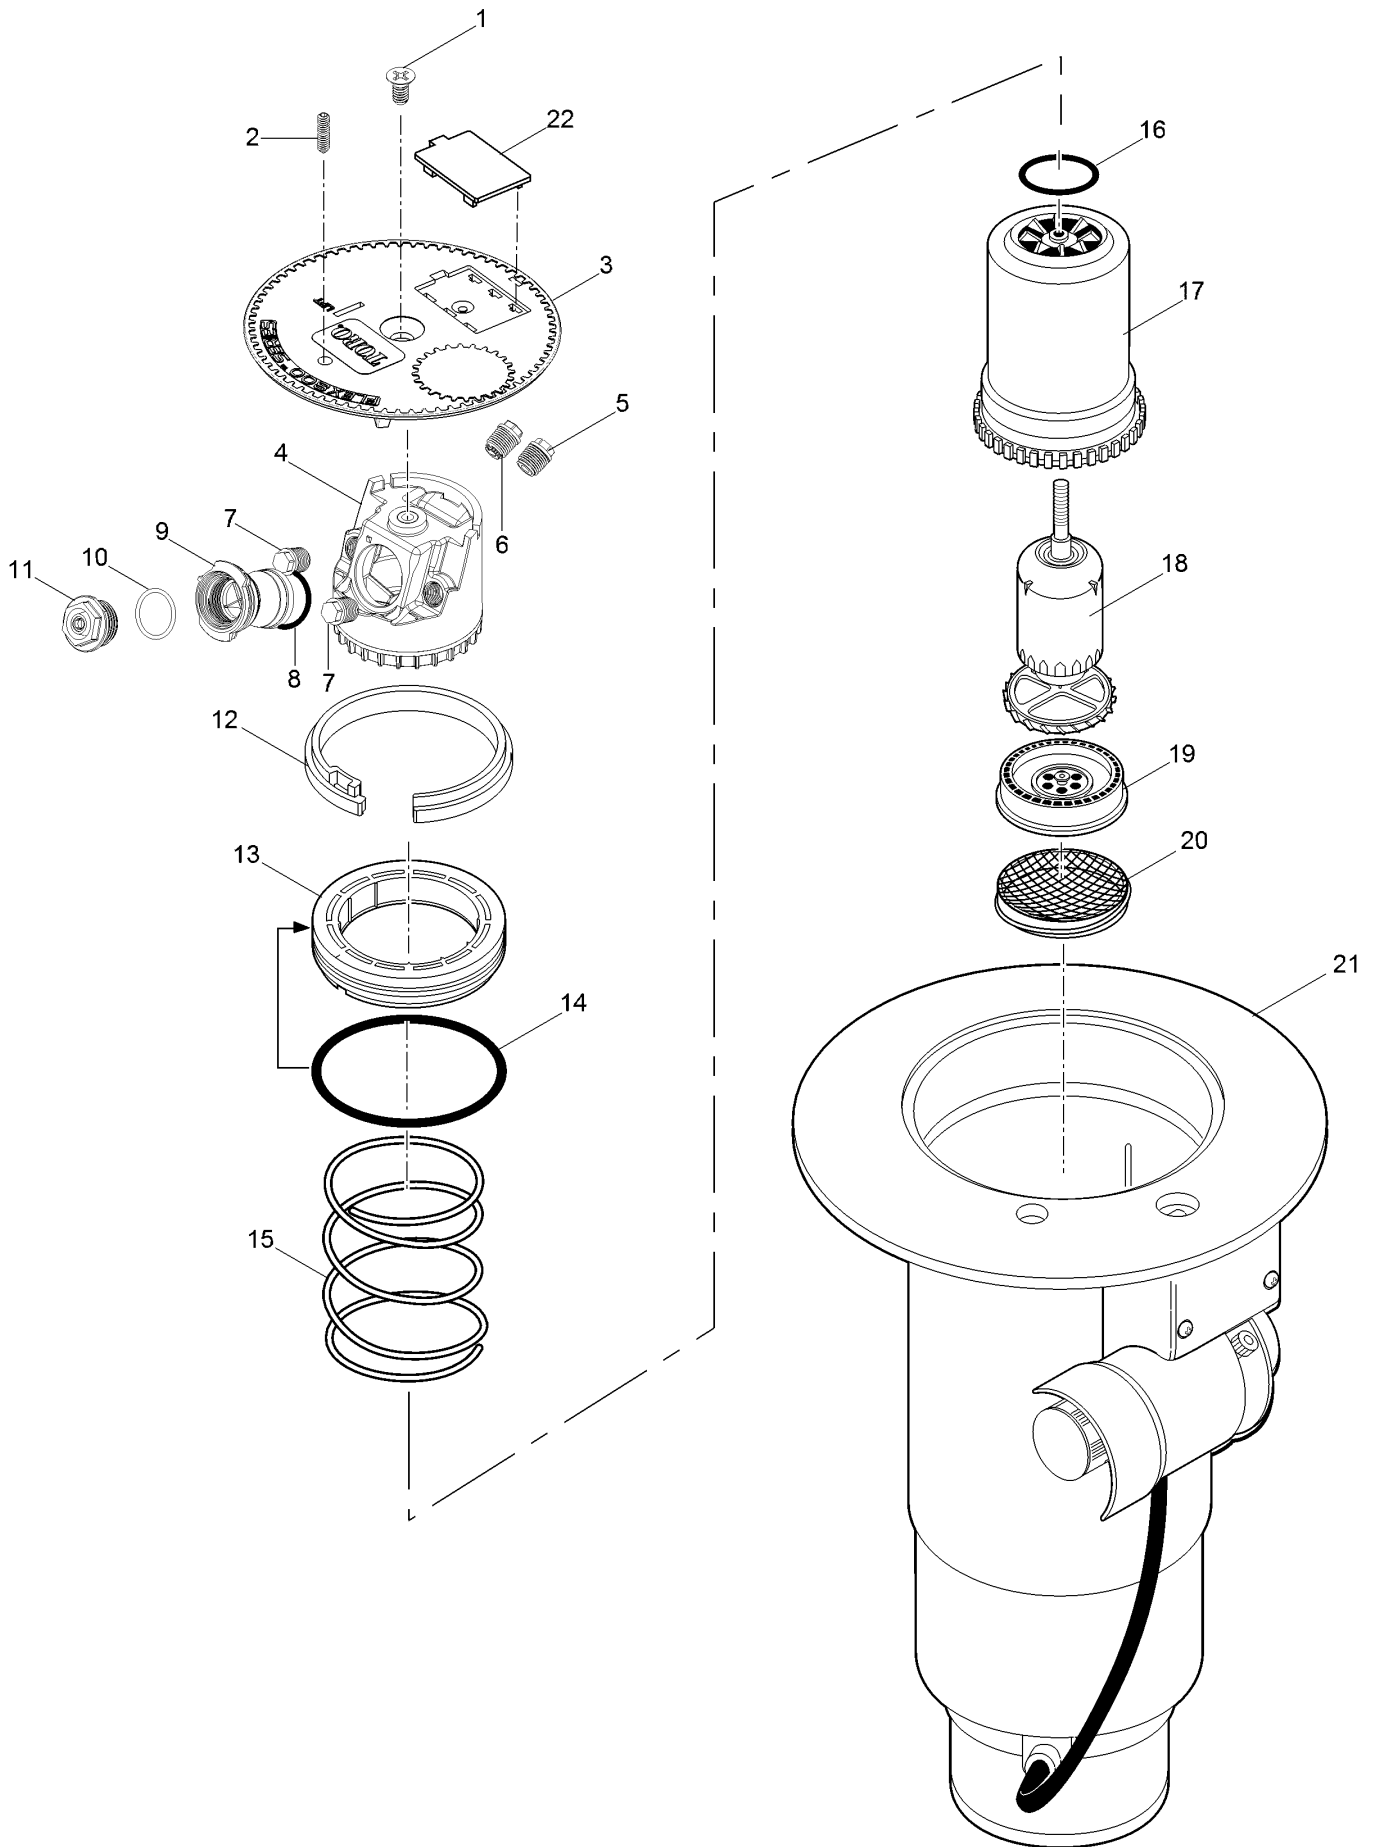

FLX54 Series Golf Sprinkler w/ Dual Trajectory

FLX54 Series Golf Sprinkler w/ Dual Trajectory (continued)

Ref.	Part Number	Qty.	Description	Ref.	Part Number	Qty.	Description
1	102-0362	1	Screw, Cap	11	102-4259	1	Nozzle, Main, #59, Beige
2	363-4839	1	Radius Reduction Screw	12	35-6119	1	Snap Ring, Riser
3	118-6922	1	Cap, Black	13	102-0136	1	Retainer, Seal, 1.5"
3	118-6923	1	Cap, Effluent	14	363-4103	1	O-Ring, Body
4	102-5837	1	Nozzle Base Assembly	15	102-0151	1	Spring, Return
5	102-2925	1	Intermediate Nozzle, Blue (Used With #51 Main Nozzle)	16	363-4167	1	O-Ring, Nozzle Base
5	102-2926	1	Intermediate Nozzle, Orange (Used With #52 Main Nozzle)	17	102-0202	1	Riser
5	102-2928	1	Intermediate Nozzle, Red (Used With #53 Main Nozzle)	18	102-4503	1	Drive Assembly, 12-Pack
5	102-2929	1	Intermediate Nozzle, Beige (Used With #54 And #55 Main Nozzles)	19	102-6929	1	Stator, Low Flow, High Velocity, Blue (Used With #51-54 Main Nozzles)
5	102-6944	1	Intermediate Nozzle Assy., Red W/ Stream Straightener (Used With #56 Main Nozzles)	19	102-1940	1	Stator Assembly, Medium Flow, White (Use With #55-58 Main Nozzles)
5	102-6945	1	Intermediate Nozzle Assy., Gray W/ Stream Straightener (Used With #57-59 Main Nozzles)	19	102-1941	1	Stator Assembly, High-Flow, White (Used With #59 Main Nozzle)
5	102-6883	1	Intermediate Nozzle, Brown (Used With #57 And #58 Main Nozzles, Front)	20	102-1715	1	Screen, Riser
6	102-6937	1	Nozzle Assy. Inner, Yellow Nozzle W/ Yellow Helical Restrictor	21		1	Body Assembly (See Golf Sprinkler Body Assembly Section) ▲
7	102-4335	2	Plug, Nozzle	22	89-1589	1	Plug, Cap (Black)
8	102-5978	1	O-Ring, Nozzle Housing	22	118-1103	1	Plug, Cap (Lavender)
9	102-5597	1	Nozzle Housing Assy.		118-1521	1	Main Nozzle Adapter ■●
10	363-4978	1	O-Ring, Main Nozzle		995-09	1	Valve Removal Tool ■●
11	102-0725	1	Nozzle, Main, #51, Yellow		995-101	1	Valve Insertion Tool ■●
11	102-7001	1	Nozzle, Main, #52, Blue		995-15	1	Selector Tool (Flag Key) ■●
11	102-0727	1	Nozzle, Main, #53, Brown		995-99	1	Nut Driver, 5/8" (For Main Nozzle) ■●
11	102-7002	1	Nozzle, Main, #54, Orange		995-105	1	Nut Driver, 5/16" (For Inner & Intermediate Nozzles And Plugs) ■●
11	102-6908	1	Nozzle, Main, #55, Green		995-83	1	Multi-Purpose Tool ■●
11	102-0730	1	Nozzle, Main, #56, Gray		995-85	1	Riser Removal Tool ■●
11	102-4261	1	Nozzle, Main, #57, Black		995-100	1	Valve Snap Ring Pliers With Screen Remover ■●
11	102-4260	1	Nozzle, Main, #58, Red		995-102	1	Riser Hold-Up Tool, Universal ■●
					118-0954	1	Riser Hold-Up Tool, Red ■●
					102-5674	1	Cap, Blank ■●
					102-5675	1	Cap, Blank, Effluent ■●
					995-82	1	Arc Adjustment Tool, 3/32 ■ ●