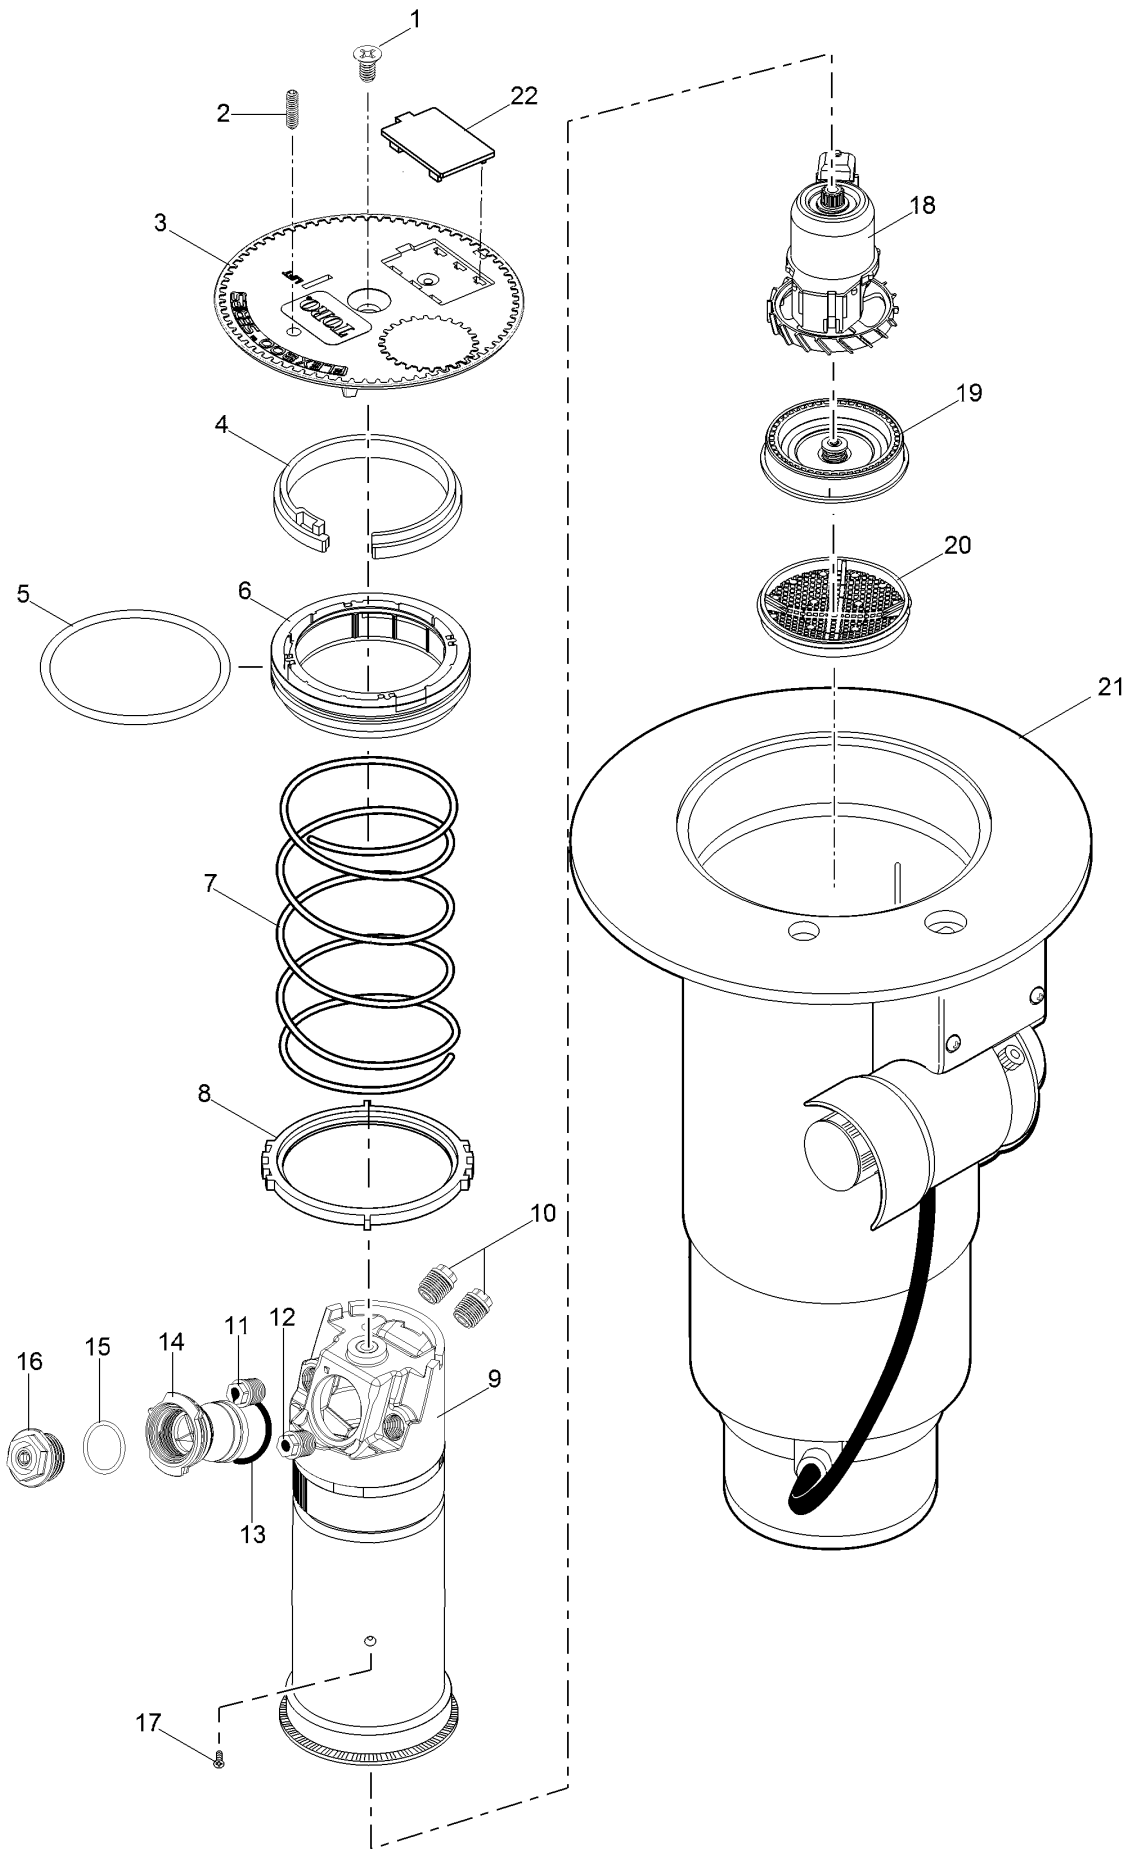

# FLX55 Series Golf Sprinkler w/ Dual Trajectory (continued)

Ref.	Part Number	Qty.	Description	Ref.	Part Number	Qty.	Description
1	102-6138	1	Screw, Cap, Black	16	102-6936	1	Nozzle, Main, #57, Black
2	363-4839	1	Radius Reduction Screw	16	102-6909	1	Nozzle, Main, #58, Red
3	118-6922	1	Cap, Black	16	102-4259	1	Nozzle, Main, #59, Beige
3	118-6923	1	Cap, Effluent	17	363-4236	1	Screw, Drive
4	35-6119	1	Snap Ring, Riser	18	102-4504	1	Drive Assy., 12-Pack
5	363-4103	1	O-Ring, Body	19	102-1939	1	Stator Assembly, Low Flow, Yellow (Used With #51-54 Main Nozzles)
6	102-0136	1	Retainer, Seal, 1.5"	19	102-1940	1	Stator Assembly, Medium Flow, White (Used With #55-58 Main Nozzles)
7	102-0151	1	Spring, Return	19	102-1941	1	Stator Assembly, High-Flow, White (Used With #59 Main Nozzle)
8	102-4967	1	Ratchet Ring, 1.5"	20	102-1715	1	Screen, Riser
9	118-1079	1	Riser Assembly	21		1	Body Assembly (See Golf Body Assembly Section.) ▲
10	102-4335	2	Plug, Nozzle	22	89-1589	1	Plug, Cap (Black)
11	102-5670	1	Nozzle Assy. Inner, Yellow W/ White Helical Restrictor (Used With #51-55 Main Nozzles)	22	118-1103	1	Plug, Cap (Lavender)
11	102-6531	1	Nozzle Assy., Inner, Green W/ White Helical Restrictor (Used With #56-59 Main Nozzles)		118-1521	1	Main Nozzle Adapter ■●
12	102-5671	1	Intermediate Nozzle Assy., Brown W/ Stream Straightener (Used With #51 Main Nozzle)		995-09	1	Valve Removal Tool ■●
12	102-6884	1	Intermediate Nozzle, Yellow (Used With #52-54 Main Nozzles)		995-101	1	Valve Insertion Tool ■●
12	102-6885	1	Intermediate Nozzle, Green (Used With #55-59 Main Nozzles)		995-15	1	Selector Tool (Flag Key) ■●
13	102-5978	1	O-Ring, Nozzle Housing		995-99	1	Nut Driver, 5/8" (For Main Nozzle) ■●
14	102-5597	1	Nozzle Housing Assy.		995-105	1	Nut Driver, 5/16" (For Inner & Intermediate Nozzles And Plugs) ■●
15	363-4978	1	O-Ring, Main Nozzle		995-83	1	Multi-Purpose Tool ■●
16	102-6906	1	Nozzle, Main, #51, Yellow		995-85	1	Riser Removal Tool ■●
16	102-0726	1	Nozzle, Main, #52, Blue		995-100	1	Valve Snap Ring Pliers With Screen Remover ■●
16	102-6907	1	Nozzle, Main, #53, Brown		995-102	1	Riser Hold-Up Tool, Universal ■●
16	102-0728	1	Nozzle, Main, #54, Orange		118-0954	1	Riser Hold-Up Tool, Red ■●
16	102-6955	1	Nozzle, Main, #55, Green		102-5674	1	Cap, Blank ■●
16	102-6935	1	Nozzle, Main, #56, Gray		102-5675	1	Cap, Blank, Effluent ■●
					995-82	1	Adjustment Tool, 3/32 ■●