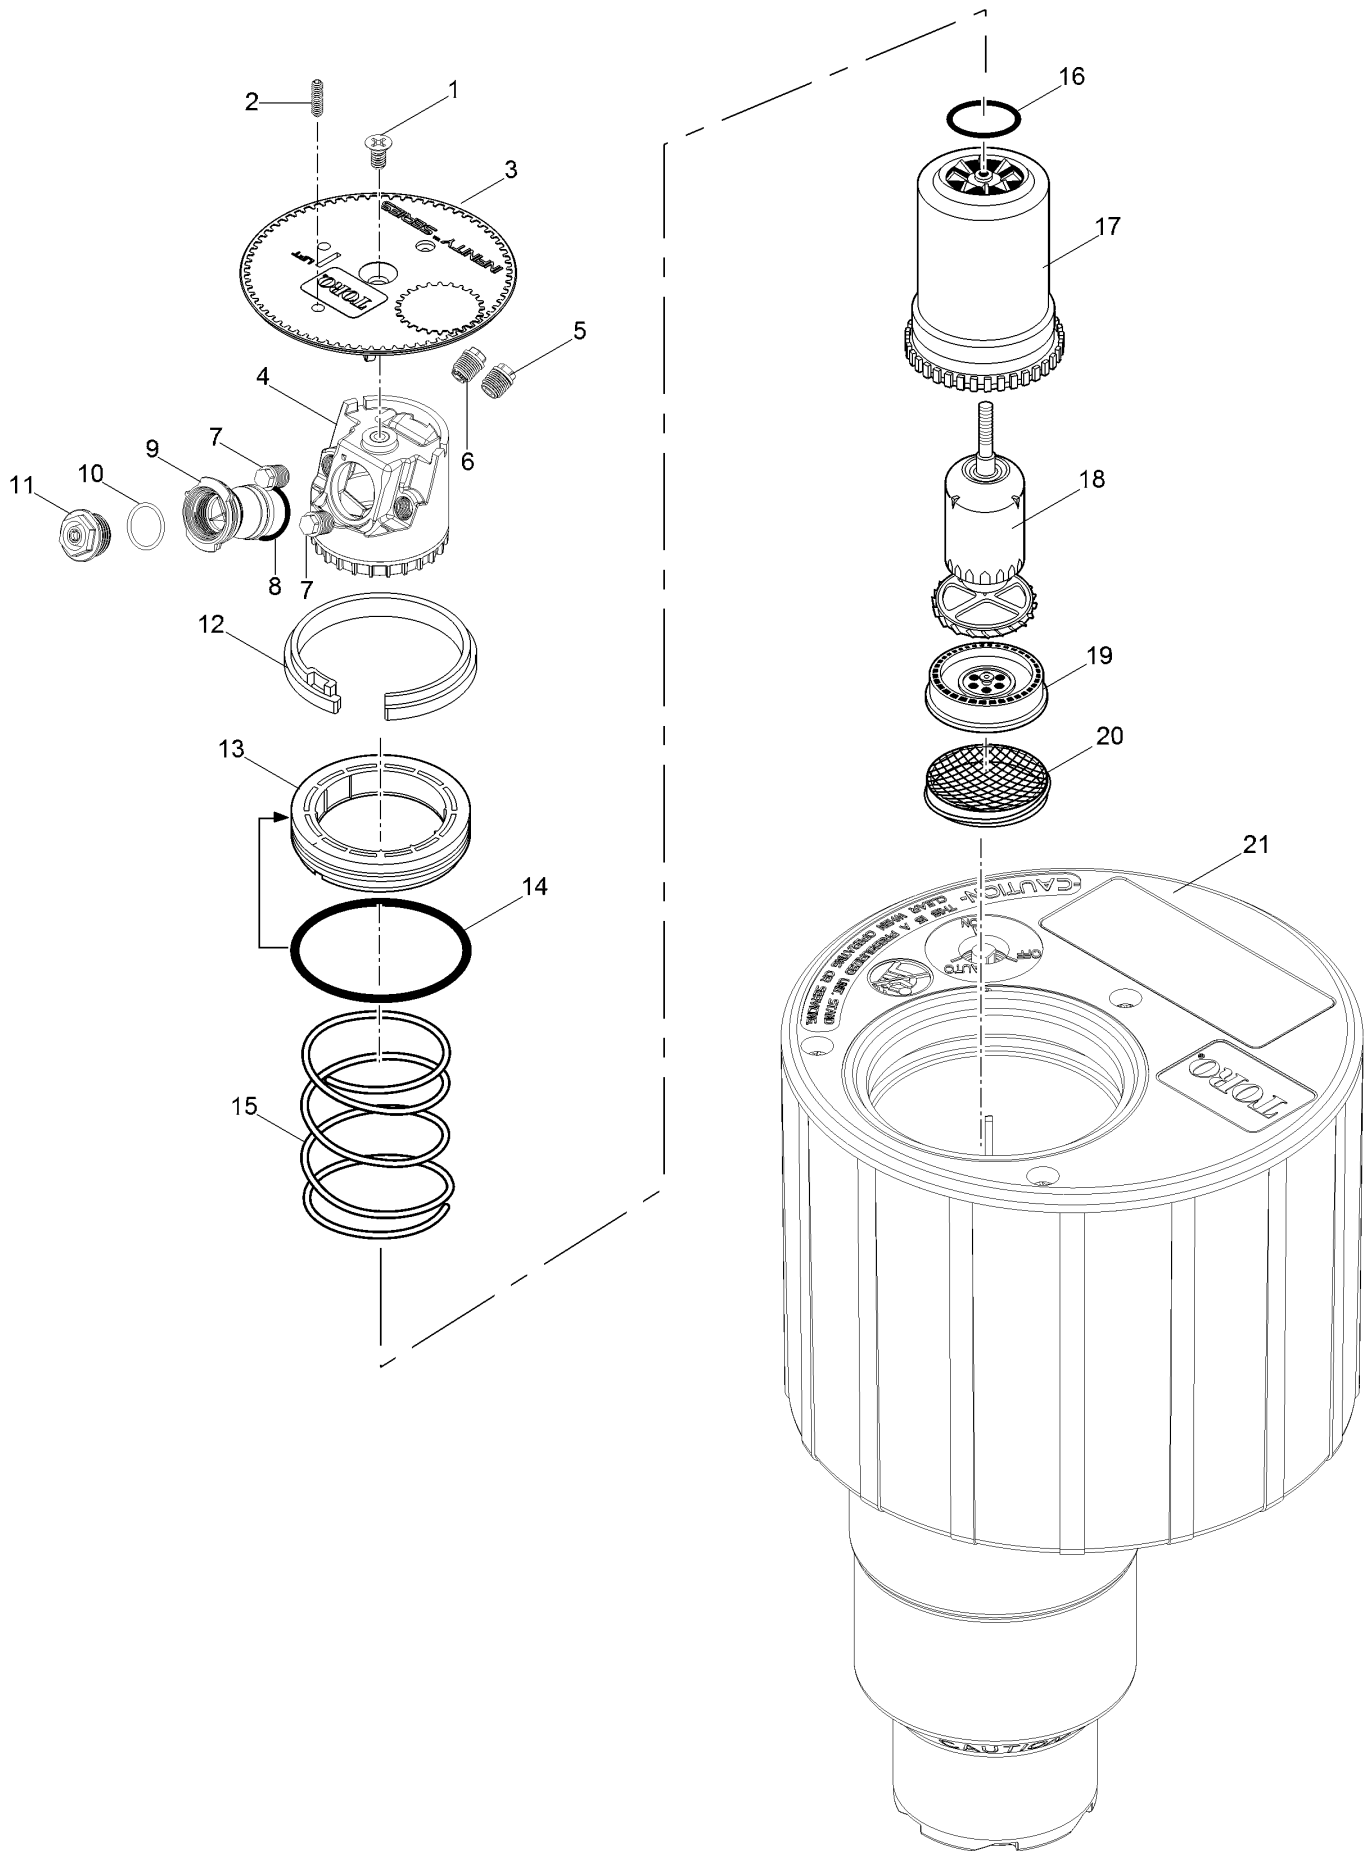

# INF54 Series Golf Sprinkler w/ Dual Trajectory (continued)

<i>Ref.</i>	<i>Part Number</i>	<i>Qty.</i>	<i>Description</i>	<i>Ref.</i>	<i>Part Number</i>	<i>Qty.</i>	<i>Description</i>
1	102-0362	1	Screw, Cap	11	102-0730	1	Nozzle, Main, #56, Gray
2	363-4839	1	Radius Reduction Screw	11	102-4261	1	Nozzle, Main, #57, Black
3	118-3091	1	Cap, Black	11	102-4260	1	Nozzle, Main, #58, Red
3	118-3095	1	Cap, Effluent	11	102-4259	1	Nozzle, Main, #59, Beige
4	102-5837	1	Nozzle Base Assembly	12	35-6119	1	Snap Ring, Riser
5	102-2925	1	Intermediate Nozzle, Blue (Used With #51 Main Nozzle)	13	102-0136	1	Retainer, Seal, 1.5"
5	102-2926	1	Intermediate Nozzle, Orange (Used With #52 Main Nozzle)	14	363-4103	1	O-Ring, Body
5	102-2928	1	Intermediate Nozzle, Red (Used With #53 Main Nozzle)	15	102-0151	1	Spring, Return
5	102-2929	1	Intermediate Nozzle, Beige (Used With #54 And #55 Main Nozzles)	16	363-4167	1	O-Ring, Nozzle Base
5	102-6944	1	Intermediate Nozzle Assy., Red W/ Stream Straightener (Used With #56 Main Nozzles)	17	102-0202	1	Riser
5	102-6945	1	Intermediate Nozzle Assy., Gray W/ Stream Straightener (Used With #57-59 Main Nozzles)	18	102-4503	1	Drive Assembly, 12-Pack
5	102-6883	1	Intermediate Nozzle, Brown (Used With #57 And #58 Main Nozzles, Front)	19	102-6929	1	Stator, Low Flow, High Velocity, Blue (Used With #51-54 Main Nozzles)
6	102-6937	1	Nozzle Assy. Inner, Yellow Nozzle W/ Yellow Helical Restrictor	19	102-1940	1	Stator Assembly, Medium Flow, White (Use With #55-58 Main Nozzles)
7	102-4335	2	Plug, Nozzle	19	102-1941	1	Stator Assembly, High-Flow, White (Used With #59 Main Nozzle)
8	102-5978	1	O-Ring, Nozzle Housing	20	102-1715	1	Screen, Riser
9	102-5597	1	Nozzle Housing Assy.	21		1	Body Assembly (See Golf Sprinkler Body Assembly Section) ▲
10	363-4978	1	O-Ring, Main Nozzle		118-1521	1	Main Nozzle Adapter ■●
11	102-0725	1	Nozzle, Main, #51, Yellow		995-09	1	Valve Removal Tool ■●
11	102-7001	1	Nozzle, Main, #52, Blue		118-1843	1	Valve Insertion Tool ■●
11	102-0727	1	Nozzle, Main, #53, Brown		995-15	1	Selector Tool (Flag Key) ■●
11	102-7002	1	Nozzle, Main, #54, Orange		995-99	1	Nut Driver, 5/8" (For Main Nozzle) ■●
11	102-6908	1	Nozzle, Main, #55, Green		995-105	1	Nut Driver, 5/16" (For Inner & Intermediate Nozzles And Plugs) ■●
					995-83	1	Multi-Purpose Tool ■●
					995-85	1	Riser Removal Tool ■●
					995-100	1	Valve Snap Ring Pliers With Screen Remover ■●
					995-102	1	Riser Hold-Up Tool, Universal ■●
					118-0954	1	Riser Hold-Up Tool, Red ■●