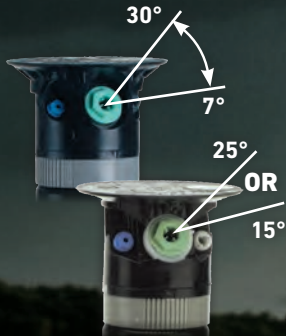

TORO

INFINITY® SERIES GOLF ROTORS

...WITH ALL THE EFFICIENCY AND PERFORMANCE
FEATURES OF THE 800S AND DT SERIES AND MORE!

Trajectory Adjustment

Available in both: 24-position TruJectory™ or Dual Trajectory options.

- 24-position option - 7 to 30 degrees in 1" increments - helps you put water where you want it. Adjust from the top of the sprinkler in seconds, wet or dry. This flexibility lets you tackle every obstacle on the course; wind, trees, bunkers, mounds, and more.
- Dual option provides two selections for the main nozzle of 25 or 15 degrees. The 25 degree setting provides maximum distance of throw and the 15 degree setting provides improved wind performance, radius reduction and obstacle avoidance.