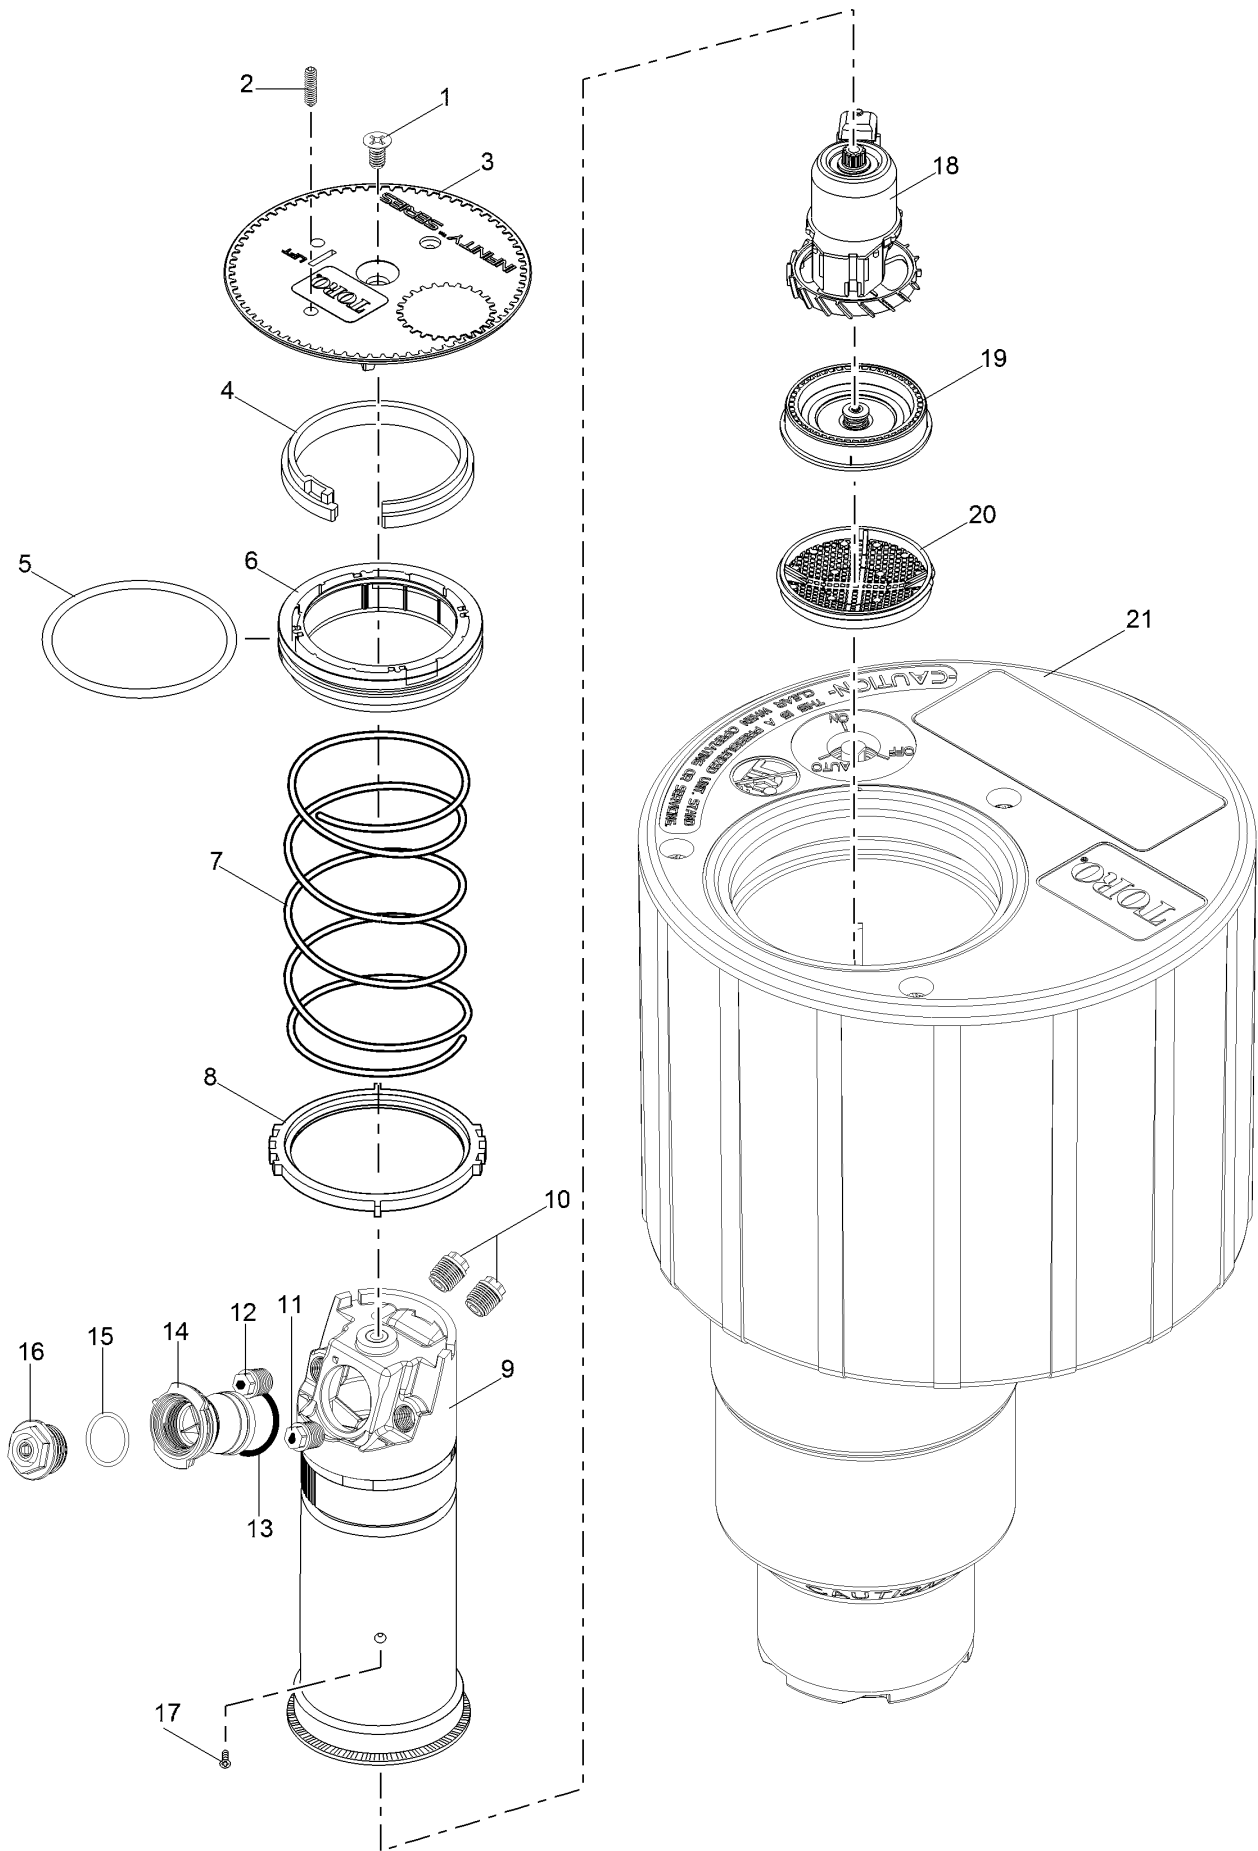

# INF55 Series Golf Sprinkler w/ Dual Trajectory (continued)

Ref.	Part Number	Qty.	Description	Ref.	Part Number	Qty.	Description
1	102-6138	1	Screw, Cap, Black	16	102-6955	1	Nozzle, Main, #55, Green
2	363-4839	1	Radius Reduction Screw	16	102-6935	1	Nozzle, Main, #56, Gray
3	118-3091	1	Cap, Black	16	102-6936	1	Nozzle, Main, #57, Black
3	118-3095	1	Cap, Effluent	16	102-6909	1	Nozzle, Main, #58, Red
4	35-6119	1	Snap Ring, Riser	16	102-4259	1	Nozzle, Main, #59, Beige
5	363-4103	1	O-Ring, Body	17	363-4236	1	Screw, Drive
6	102-0136	1	Retainer, Seal, 1.5"	18	102-4504	1	Drive Assy., 12-Pack
7	102-0151	1	Spring, Return	19	102-1939	1	Stator Assembly, Low Flow, Yellow (Used With #51-54 Main Nozzles)
8	102-4967	1	Ratchet Ring, 1.5"	19	102-1940	1	Stator Assembly, Medium Flow, White (Used With #55-58 Main Nozzles)
9	118-1079	1	Riser Assembly	19	102-1941	1	Stator Assembly, High-Flow, White (Used With #59 Main Nozzle)
10	102-4335	2	Plug, Nozzle	20	102-1715	1	Screen, Riser
11	102-5670	1	Nozzle Assy. Inner, Yellow W/ White Helical Restrictor (Used With #51-55 Main Nozzles)	21		1	Body Assembly (See Golf Body Assembly Section.) ▲
11	102-6531	1	Nozzle Assy., Inner, Green W/ White Helical Restrictor (Used With #56-59 Main Nozzles)	118-1521		1	Main Nozzle Adapter ■●
12	102-5671	1	Intermediate Nozzle Assy., Brown W/ Stream Straightener (Used With #51 Main Nozzle)	995-09		1	Valve Removal Tool ■●
12	102-6884	1	Intermediate Nozzle, Yellow (Used With #52-54 Main Nozzles)	118-1843		1	Valve Insertion Tool ■●
12	102-6885	1	Intermediate Nozzle, Green (Used With #55-59 Main Nozzles)	995-15		1	Selector Tool (Flag Key) ■●
13	102-5978	1	O-Ring, Nozzle Housing	995-99		1	Nut Driver, 5/8" (For Main Nozzle) ■●
14	102-5597	1	Nozzle Housing Assy.	995-105		1	Nut Driver, 5/16" (For Inner & Intermediate Nozzles And Plugs) ■●
15	363-4978	1	O-Ring, Main Nozzle	995-83		1	Multi-Purpose Tool ■●
16	102-6906	1	Nozzle, Main, #51, Yellow	995-85		1	Riser Removal Tool ■●
16	102-0726	1	Nozzle, Main, #52, Blue	995-100		1	Valve Snap Ring Pliers With Screen Remover ■●
16	102-6907	1	Nozzle, Main, #53, Brown	995-102		1	Riser Hold-Up Tool, Universal ■●
16	102-0728	1	Nozzle, Main, #54, Orange	118-0954		1	Riser Hold-Up Tool, Red ■●