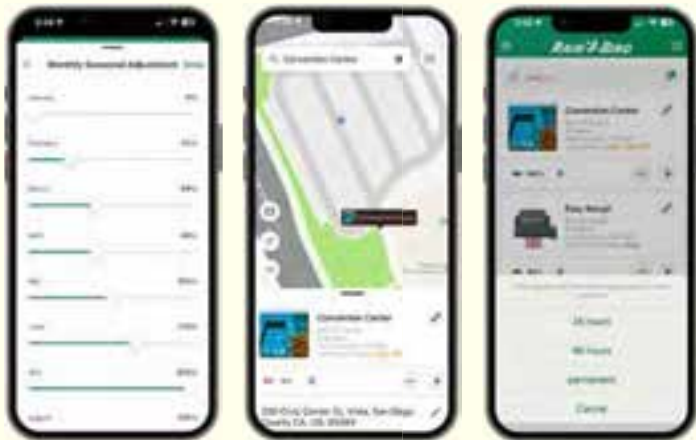

ESP-BAT-BT Controller

Increase Control. Decrease Site Visits.

Battery-Operated, Bluetooth® Irrigation... Evolved

Welcome to a new era of Bluetooth-enabled irrigation control. The BAT-BT offers greater visibility and total command over commercial sites with its unrivaled battery life, trouble-free installation, and streamlined operation via the Rain Bird mobile app. Decrease site visits and ensure worry-free irrigation management, even in the absence of AC power.

Next-Level Bluetooth Control

Superior commercial-level irrigation control programmed with your smartphone via the free Rain Bird mobile app. Make changes to the schedule even when out of Bluetooth range—and share settings with the entire team.

User-Friendly Operation

With flexible mounting options, a guided setup, a streamlined app experience, and industry-leading intelligence, BAT-BT promises “convenience” at every stage, from installation to operation.

ESP-BAT-BT Controller

Making you more
efficient and irrigation
more effective

Intelligent New Features for Worry-Free Watering

Control when and where your water flows.
Coupled with the Rain Bird mobile app,
BAT-BT is your secret to saving water and time.