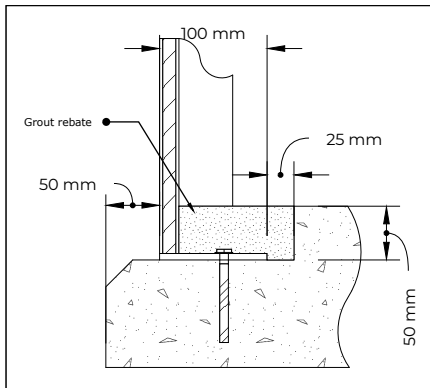

Recommended base installation

Client	Double door cabinet	Product	DT8	Weight	61 kg
Title	DT8	Ex Dims	(h)1270 x (w)1065 x (d)650mm	Date	February 10, 2025
Rev.	.	Int Dims	(h)1260 x (w)1055 x (d)550mm	Scale	Not to scale
Drawn By		Door	(h)875 x (w)875mm	<>	<>