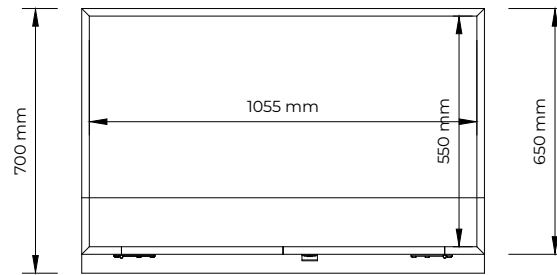

Recommended base installation

Client	Double door cabinet	Product	DT8	Weight	61 kg
Title	DT8	Ex Dims	(h)1270 x (w)1065 x (d)650mm	Date	February 10, 2025
Rev.	.	Int Dims	(h)1260 x (w)1055 x (d)550mm	Scale	Not to scale
Drawn By		Door	(h)875 x (w)875mm	<>	<>