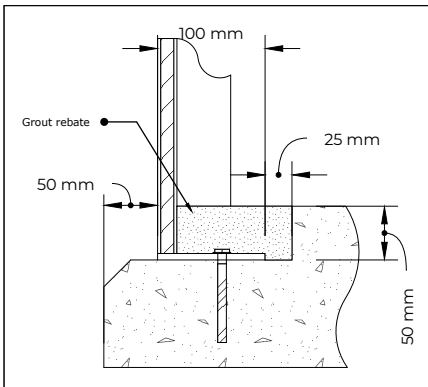

Recommended base installation

|                 |                     |                 |                              |                 |                  |
|-----------------|---------------------|-----------------|------------------------------|-----------------|------------------|
| <b>Client</b>   | Double door cabinet | <b>Product</b>  | DT2                          | <b>Weight</b>   | 61 kg            |
| <b>Title</b>    | DT2                 | <b>Ex Dims</b>  | (h)1250 x (w)1300 x (d)400mm | <b>Date</b>     | January 27, 2025 |
| <b>Rev.</b>     | .                   | <b>Int Dims</b> | (h)1240 x (w)1290 x (d)310mm | <b>Scale</b>    | Not to scale     |
| <b>Drawn By</b> |                     | <b>Door</b>     | (h)950 x (w)1090mm           | <b>&lt;&gt;</b> | <>               |