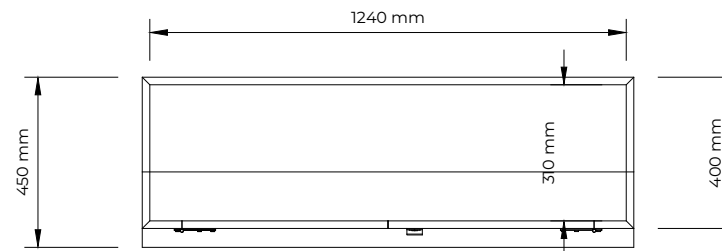

Recommended base installation

|                 |                     |                 |                              |                 |                  |
|-----------------|---------------------|-----------------|------------------------------|-----------------|------------------|
| <b>Client</b>   | Double door cabinet | <b>Product</b>  | DT2                          | <b>Weight</b>   | 61 kg            |
| <b>Title</b>    | DT2                 | <b>Ex Dims</b>  | (h)1250 x (w)1300 x (d)400mm | <b>Date</b>     | January 27, 2025 |
| <b>Rev.</b>     | .                   | <b>Int Dims</b> | (h)1240 x (w)1290 x (d)310mm | <b>Scale</b>    | Not to scale     |
| <b>Drawn By</b> |                     | <b>Door</b>     | (h)950 x (w)1090mm           | <b>&lt;&gt;</b> | <>               |