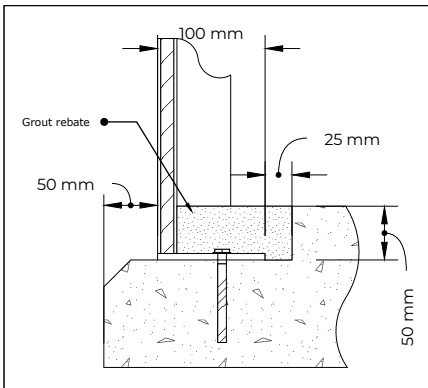

Recommended base installation

Client	Double door cabinet	Product	DT3	Weight	78kg
Title	DT3	Ex Dims	(h)1515 x (w)1400 x (d)660mm	Date	January 9, 2025
Rev.	.	Int Dims	(h)1505 x (w)1390 x (d)550mm	Scale	Not to scale
Drawn By		Door	(h)1270 x (w)1170mm	<>	<>