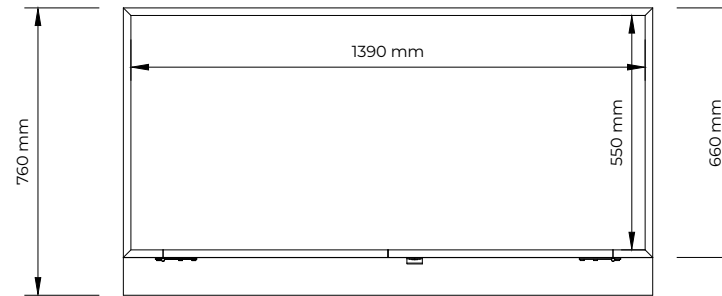

Recommended base installation

Client	Double door cabinet	Product	DT3	Weight	78kg
Title	DT3	Ex Dims	(h)1515 x (w)1400 x (d)660mm	Date	January 9, 2025
Rev.	.	Int Dims	(h)1505 x (w)1390 x (d)550mm	Scale	Not to scale
Drawn By		Door	(h)1270 x (w)1170mm	<>	<>