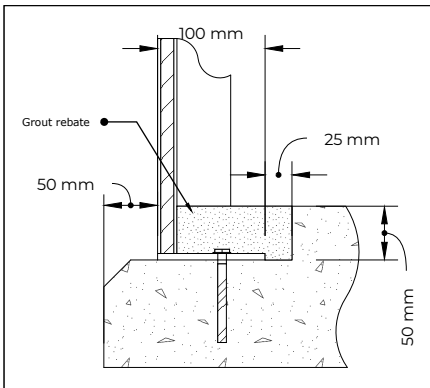

Recommended base installation

Client	Double door cabinet	Product	DT4	Weight	92kg
Title	DT4	Ex Dims	(h)1600 x (w)1700 x (d)800mm	Date	January 8, 2025
Rev.	.	Int Dims	(h)1590 x (w)1690 x (d)700mm	Scale	Not to scale
Drawn By		Door	(h)1325 x (w)1480mm	<>	<>