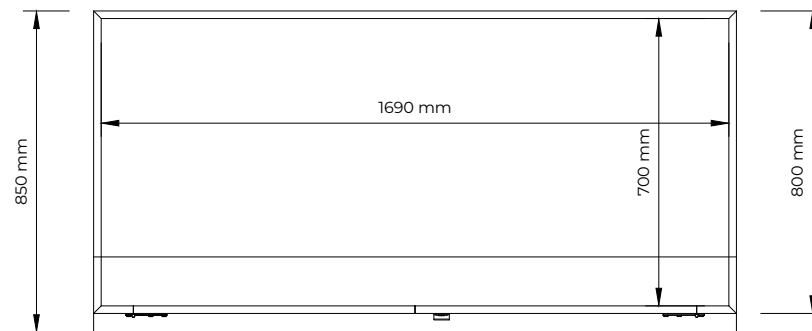

Recommended base installation

Client	Double door cabinet	Product	DT4	Weight	92kg
Title	DT4	Ex Dims	(h)1600 x (w)1700 x (d)800mm	Date	January 8, 2025
Rev.	.	Int Dims	(h)1590 x (w)1690 x (d)700mm	Scale	Not to scale
Drawn By		Door	(h)1325 x (w)1480mm	<>	<>