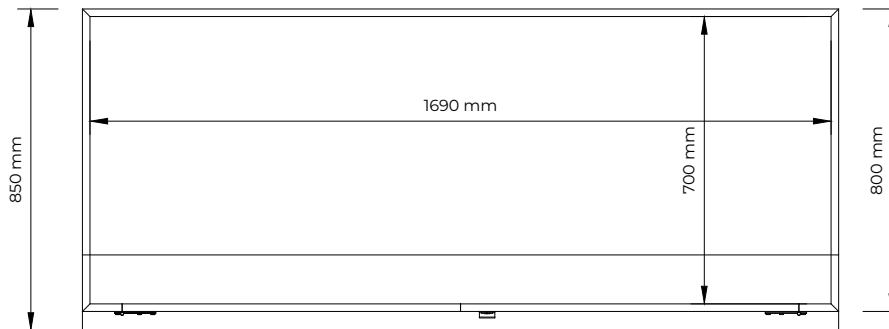

Recommended base installation

Client	Double door cabinet	Product	DT5	Weight	105kg
Title	DT5	Ex Dims	(h)1585 x (w)1700 x (d)800mm	Date	January 9, 2025
Rev.	.	Int Dims	(h)1575 x (w)1690 x (d)700mm	Scale	Not to scale
Drawn By		Door	(h)1325 x (w)1730mm	<>	<>