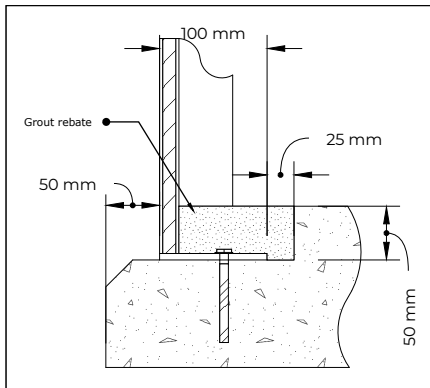

Recommended base installation

Client	Double door cabinet	Product	DT5	Weight	105kg
Title	DT5	Ex Dims	(h)1585 x (w)1700 x (d)800mm	Date	January 9, 2025
Rev.	.	Int Dims	(h)1575 x (w)1690 x (d)700mm	Scale	Not to scale
Drawn By		Door	(h)1325 x (w)1730mm	<>	<>