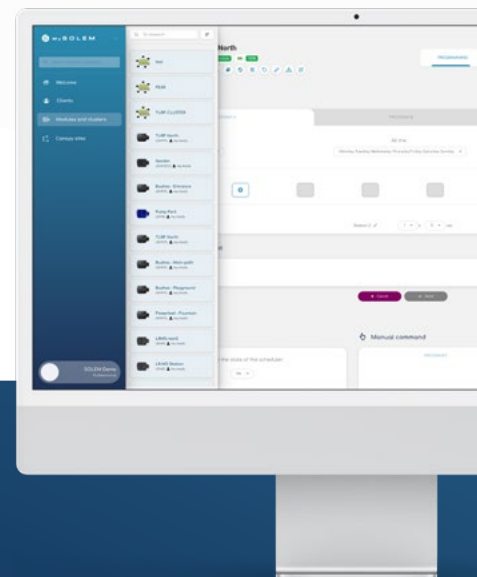

Accurate and easy to use

Autonomous once the programming has been sent. Location automatically saved thanks to the smartphone geolocation of the smartphone during installation in the valve box.

Radio LoRa™

Unmatched LoRa™ radio range (a minimum of 5 times better than radios standards) between the LR-MB or LR-BST gateway and your LR-IS-FL programmer.

MySOLEM

Remote control from MySOLEM App and platform.

Control your water consumption

Supervise continuously the flow of water consumed on each station and detect leakage or abnormal consumption instantly.

MAKE IT SIMPLE

Program your irrigation easily with MySOLEM app.
Free & optimized for most devices.

Irrigation professionals can access up-to-date features on our free internet management platform at **MySOLEM.com**.