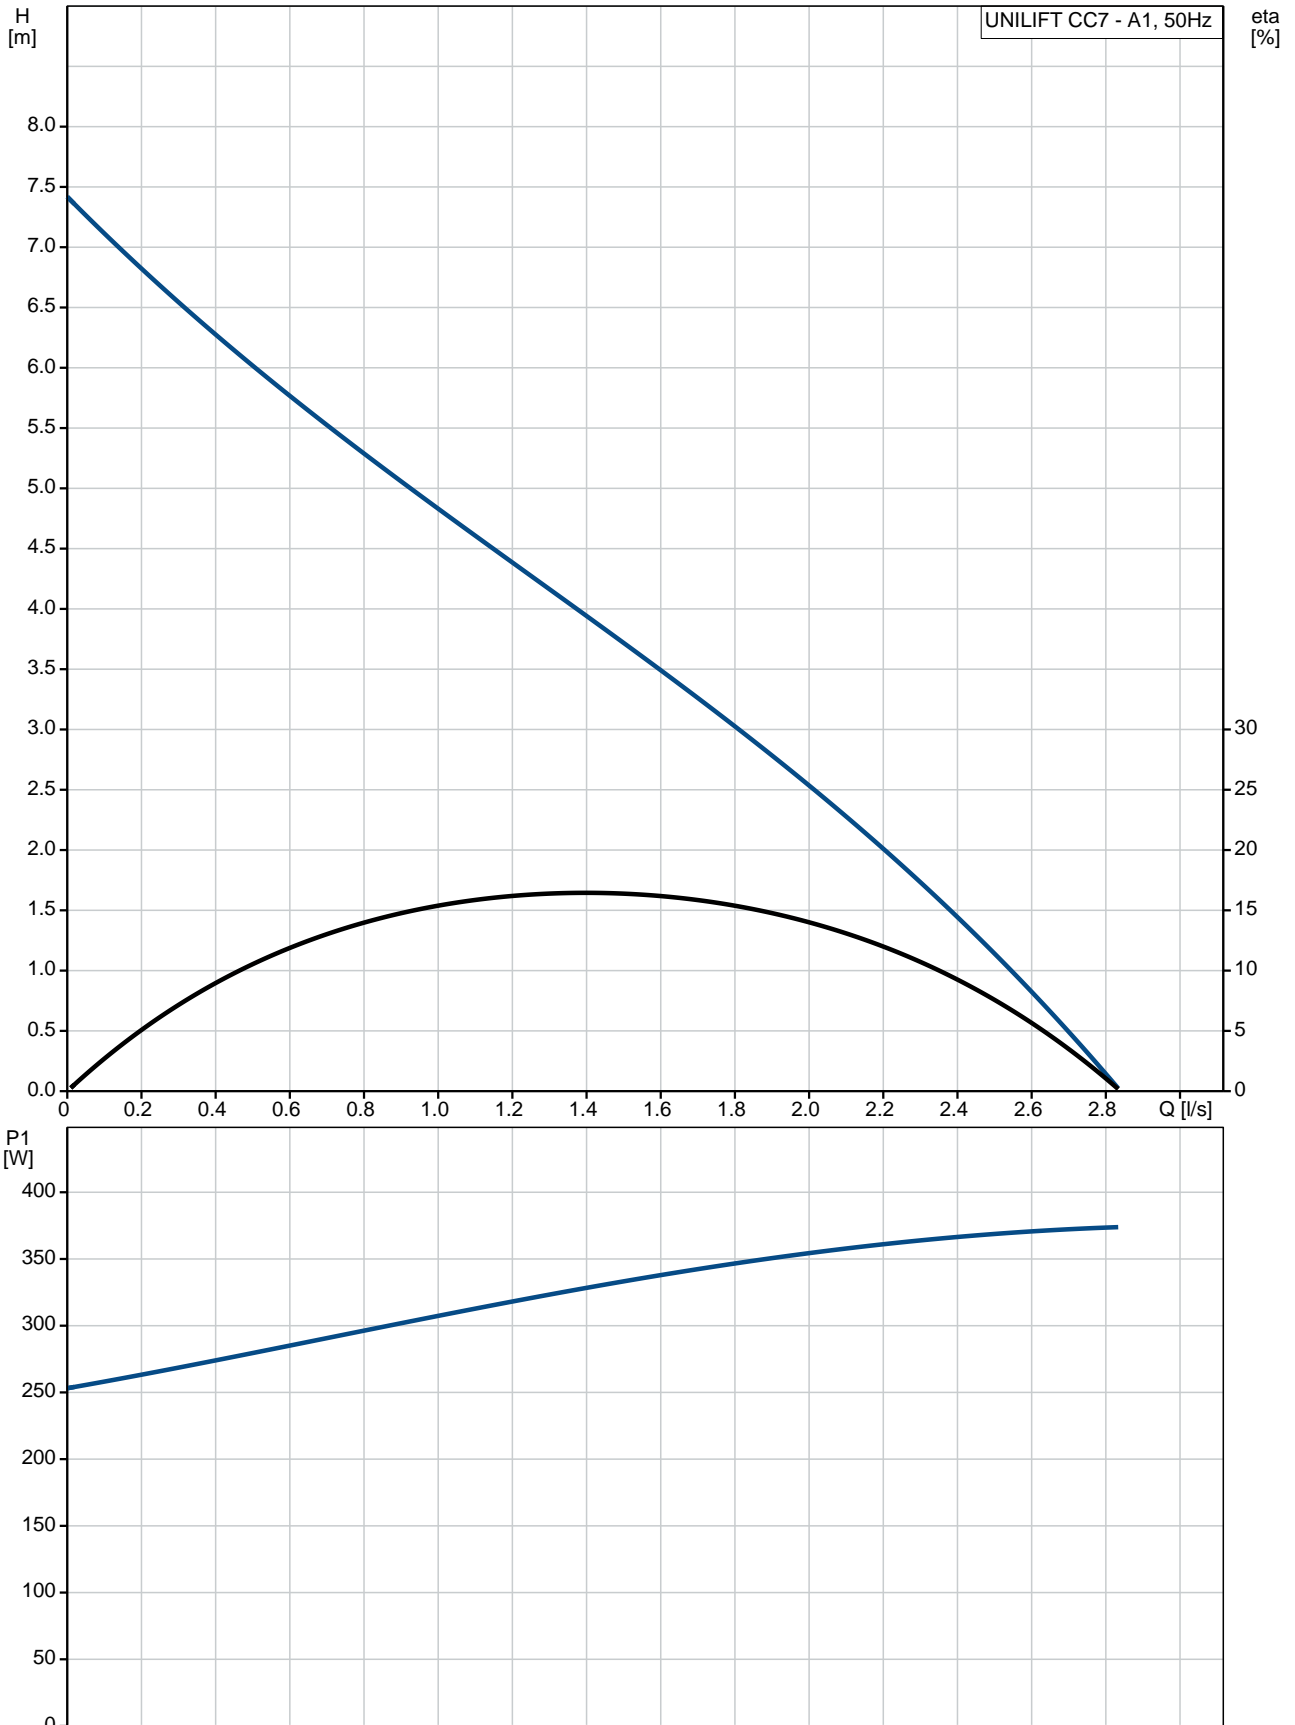

When cooled to normal temperature, the motor restarts automatically.

On request UNILIFT CC7 - A1 50 Hz

Description	Value
General information:	
Product name:	UNILIFT CC7 - A1
Product No:	On request
EAN number:	On request
Price:	
Technical:	
Maximum flow:	2.78 l/s
Max flow:	2.78 l/s
Head max:	7 m
Maximum particle size:	10 mm
Materials:	
Pump housing:	PP 15 GF
Impeller:	PPOm 20 GF
Shaft:	Stainless steel
Shaft:	EN 1.4301
Shaft:	AISI 304
Motor:	Stainless steel
Motor:	EN 1.4301
Motor:	AISI 304
Installation:	
Pump outlet:	R 1 1/4
Maximum installation depth:	10 m
Liquid:	
Liquid temperature range:	0 .. 40 °C
Density:	998.2 kg/m ³
Electrical data:	
Mains frequency:	50 Hz
Rated voltage:	1 x 220-240 V
Rated current:	1.8 A
Capacitor size - run:	8 µF/450 V
Enclosure class (IEC 34-5):	IP68
Insulation class (IEC 85):	F
Motor protec:	YES
Length of cable:	10 m
Type of cable plug:	NONE
Controls:	
Level switch:	float switch
Others:	
Net weight:	5.27 kg
Gross weight:	6.03 kg
Shipping volume:	0.017 m ³