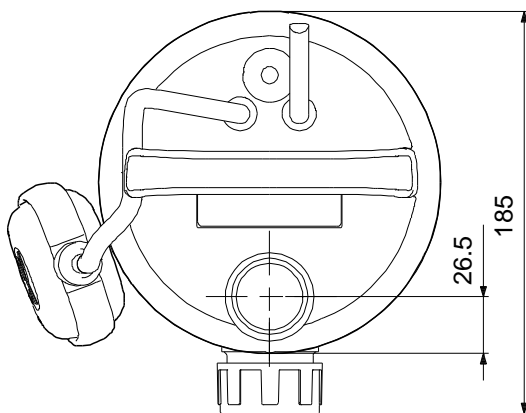

When cooled to normal temperature, the motor restarts automatically.

On request UNILIFT CC7 - A1 50 Hz

Description	Value
General information:	
Product name:	UNILIFT CC7 - A1
Product No:	On request
EAN number:	On request
Price:	
Technical:	
Maximum flow:	2.78 l/s
Max flow:	2.78 l/s
Head max:	7 m
Maximum particle size:	10 mm
Materials:	
Pump housing:	PP 15 GF
Impeller:	PPOm 20 GF
Shaft:	Stainless steel
Shaft:	EN 1.4301
Shaft:	AISI 304
Motor:	Stainless steel
Motor:	EN 1.4301
Motor:	AISI 304
Installation:	
Pump outlet:	R 1 1/4
Maximum installation depth:	10 m
Liquid:	
Liquid temperature range:	0 .. 40 °C
Density:	998.2 kg/m ³
Electrical data:	
Mains frequency:	50 Hz
Rated voltage:	1 x 220-240 V
Rated current:	1.8 A
Capacitor size - run:	8 µF/450 V
Enclosure class (IEC 34-5):	IP68
Insulation class (IEC 85):	F
Motor protec:	YES
Length of cable:	10 m
Type of cable plug:	NONE
Controls:	
Level switch:	float switch
Others:	
Net weight:	5.27 kg
Gross weight:	6.03 kg
Shipping volume:	0.017 m ³

On request UNILIFT CC7 - A1 50 Hz

Note! All units are in [mm] unless others are stated.
Disclaimer: This simplified dimensional drawing does not show all details.

On request UNILIFT CC7 - A1 50 Hz

Note! All units are in [mm] unless others are stated.