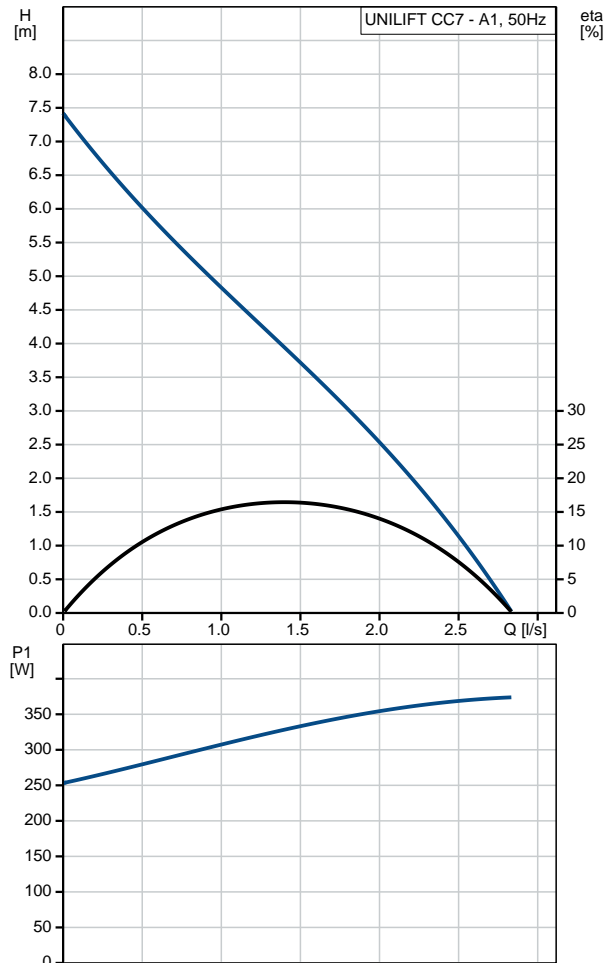

When cooled to normal temperature, the motor restarts automatically.

On request UNILIFT CC7 - A1 50 Hz

Description	Value
General information:	
Product name:	UNILIFT CC7 - A1
Product No:	On request
EAN number:	On request
Price:	
Technical:	
Maximum flow:	2.78 l/s
Max flow:	2.78 l/s
Head max:	7 m
Maximum particle size:	10 mm
Materials:	
Pump housing:	PP 15 GF
Impeller:	PPOm 20 GF
Shaft:	Stainless steel
Shaft:	EN 1.4301
Shaft:	AISI 304
Motor:	Stainless steel
Motor:	EN 1.4301
Motor:	AISI 304
Installation:	
Pump outlet:	R 1 1/4
Maximum installation depth:	10 m
Liquid:	
Liquid temperature range:	0 .. 40 °C
Density:	998.2 kg/m ³
Electrical data:	
Mains frequency:	50 Hz
Rated voltage:	1 x 220-240 V
Rated current:	1.8 A
Capacitor size - run:	8 µF/450 V
Enclosure class (IEC 34-5):	IP68
Insulation class (IEC 85):	F
Motor protec:	YES
Length of cable:	10 m
Type of cable plug:	NONE
Controls:	
Level switch:	float switch
Others:	
Net weight:	5.27 kg
Gross weight:	6.03 kg
Shipping volume:	0.017 m ³