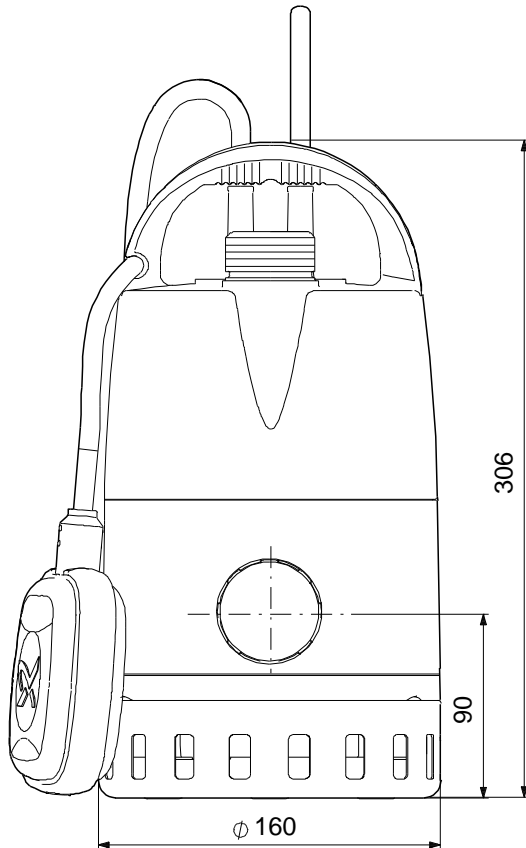

When cooled to normal temperature, the motor restarts automatically.

On request UNILIFT CC7 - A1 50 Hz

Description	Value
General information:	
Product name:	UNILIFT CC7 - A1
Product No:	On request
EAN number:	On request
Price:	
Technical:	
Maximum flow:	2.78 l/s
Max flow:	2.78 l/s
Head max:	7 m
Maximum particle size:	10 mm
Materials:	
Pump housing:	PP 15 GF
Impeller:	PPOm 20 GF
Shaft:	Stainless steel
Shaft:	EN 1.4301
Shaft:	AISI 304
Motor:	Stainless steel
Motor:	EN 1.4301
Motor:	AISI 304
Installation:	
Pump outlet:	R 1 1/4
Maximum installation depth:	10 m
Liquid:	
Liquid temperature range:	0 .. 40 °C
Density:	998.2 kg/m ³
Electrical data:	
Mains frequency:	50 Hz
Rated voltage:	1 x 220-240 V
Rated current:	1.8 A
Capacitor size - run:	8 µF/450 V
Enclosure class (IEC 34-5):	IP68
Insulation class (IEC 85):	F
Motor protec:	YES
Length of cable:	10 m
Type of cable plug:	NONE
Controls:	
Level switch:	float switch
Others:	
Net weight:	5.27 kg
Gross weight:	6.03 kg
Shipping volume:	0.017 m ³

On request UNILIFT CC7 - A1 50 Hz

Note! All units are in [mm] unless others are stated.
Disclaimer: This simplified dimensional drawing does not show all details.

On request UNILIFT CC7 - A1 50 Hz

Note! All units are in [mm] unless others are stated.